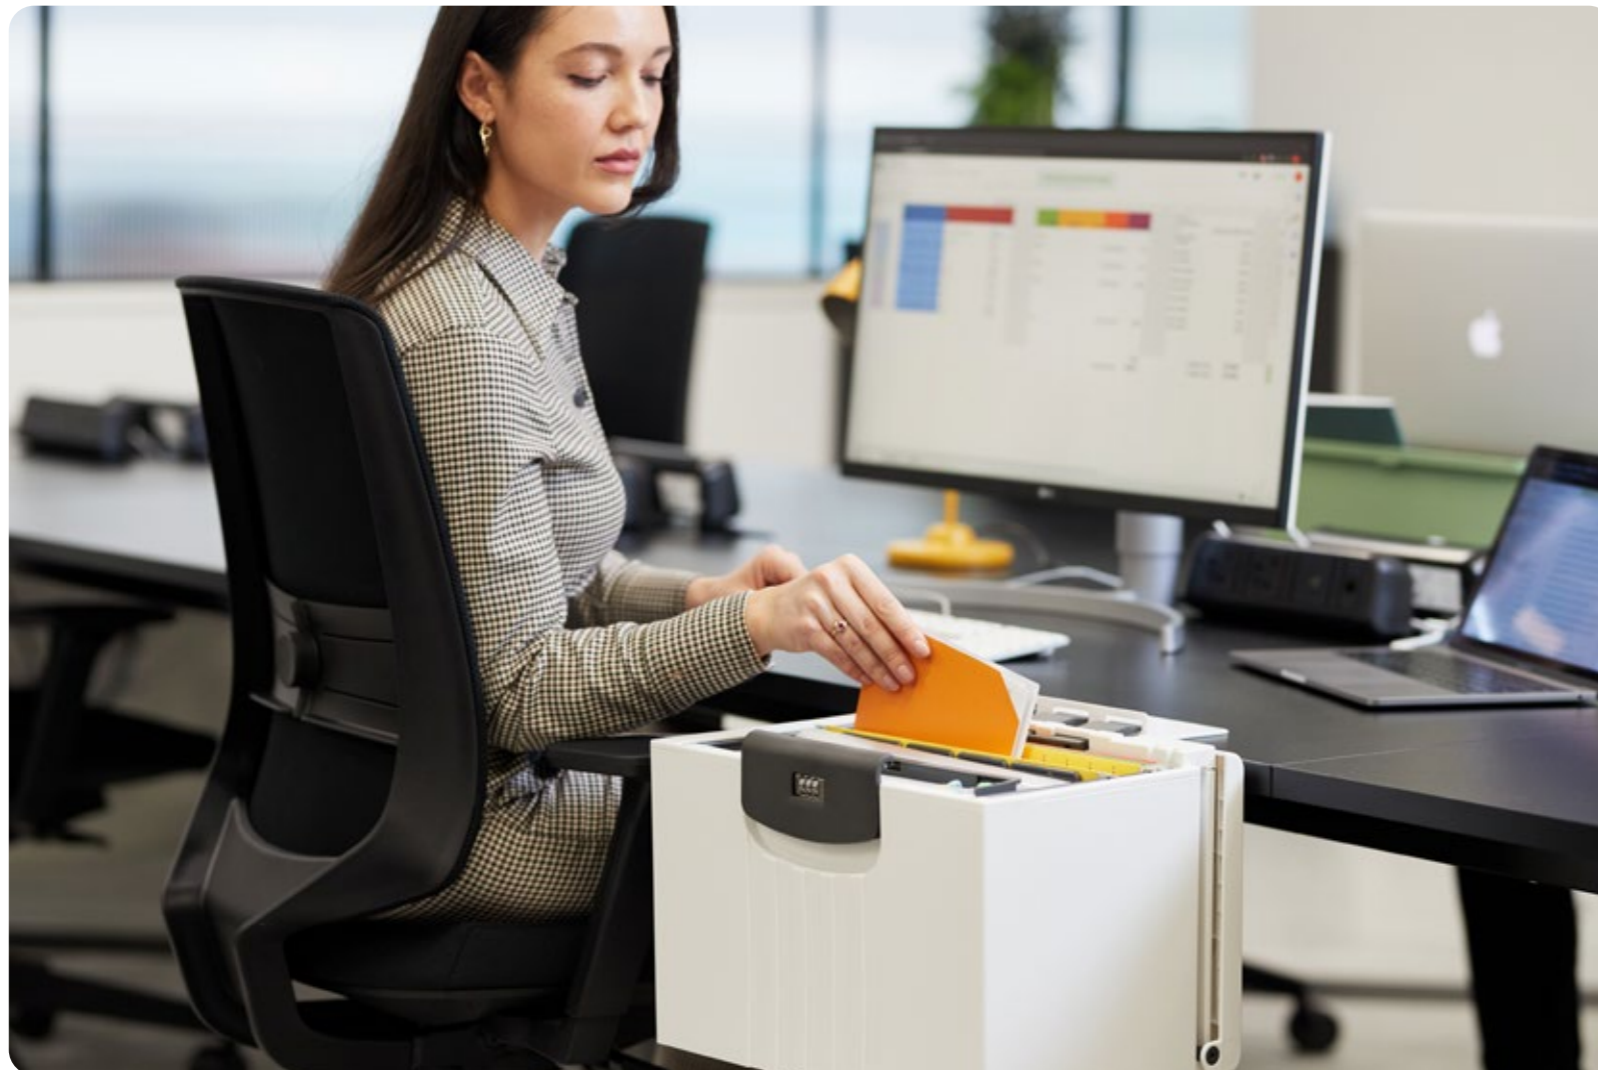

BeHotbox.com

HOTBOX O

Your lockable space

Design insights

- Two handles for safe and easy movability: top handle for carrying and side handle for removing from your locker
- Flexible hanging system allows you to hang A4 files
- Unique lid design allows the lid to retract out of sight
- Personal buddy to hold your on-desk work tools
- Combination lock for extra security